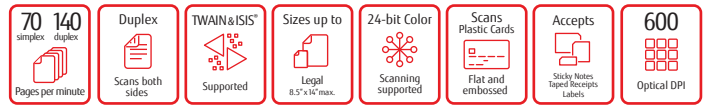

The next generation in scanning excellence

Fujitsu fi-8170 Document Scanner